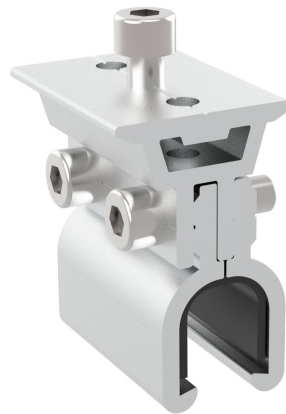

Name NOVA NEW Adjustable Rear Leg

Stock Code TRB-ARL-F00-RFN

Weight(g) See above table

BOM

- HOP-H81-0038 (AL6005-T5) x 1
- HOP-H40-0032 (AL6005-T5) x 1
- HOP-H41-0025 (AL6005-T5) x 1
- HOP-J06-0000 (AL6005-T5) x 1
- HOP-J07-0000 (AL6005-T5) x 1
- HOP-J63-0025 (AL6005-T5) x 1
- HOP-L93-0018 (SUS301) x 1
- HOP-K03-0040 (EPDM) x 2
- ST6.3*25 Self-tapping screw(SUS 410) x 1
- M8*20 Hexagon socket head cap screws (SUS304) x1
- M8*35 Hexagon socket head cap screws (SUS304) x1
- M8*45 Hexagon socket head cap screws (SUS304) x1
- M8*50 Hexagon socket head cap screws (SUS304) x2
- M8 internal tooth lock washer (SUS304) x1
- M8 flange Hexagon Nuts (SUS304) x 1
- M8 1 type non metal insert six angle locking nut x 1

Packing See above table

Carton size See above table

Product Specification

HOP-TRB-C12 Ver: 3.1

Name	Small Kliplok Interface Bracket
Stock Code	TRB-C12
Weight(g)	190
BOM	<p>HOP-H29-0052 (AL6005-T5) x 1</p> <p>HOP-H30-00052 (AL6005-T5) x 1</p> <p>HOP-H30-00X52 (AL6005-T5) x 1</p> <p>HOP-K12-0060 (EPDM) x 1</p> <p>M8*28 Hexagon socket head cap screws (SUS304) x2</p> <p>M8*16 Hexagon socket head cap screws (SUS304) x1</p>
Packing	170pcs
Carton size	540×220×200

Product Specification

TRB-C08-RCN Ver: 1.0

Name	NOVA NEW Kliplok Interface Bracket
Stock Code	TRB-C08-RCN
Weight(g)	413
BOM	<ul style="list-style-type: none"> HOP-H14-0100 (AL6005-T5) x 1 HOP-H15-0100 (AL6005-T5) x 1 HOP-H16-0100 (AL6005-T5) x 1 HOP-G50-0038 (AL6005-T5) x 1 HOP-K05-0100 (EPDM) x1 M8*30 Hexagon socket head cap screws (SUS304) x2 M8*25 Hexagon socket head cap screws (SUS304) x1
Packing	10pcs
Carton size	260 × 205 × 180