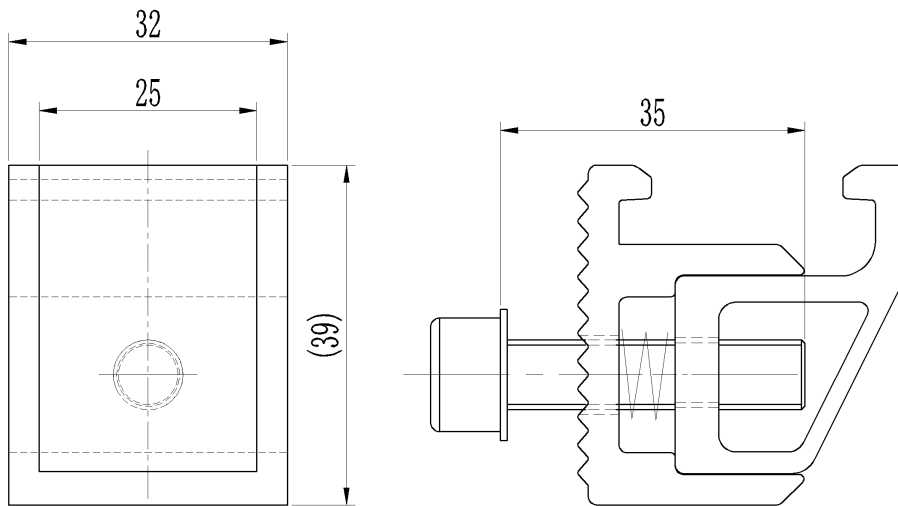

Product Specification

HOP-TRB-B06 Ver: 1.0

Name	RIB ROOF BRACKET
Stock Code	TRB-B06
Weight(g)	112
BOM	<p>HOP-H53-0052 (AL6005-T5) x 1</p> <p>HOP-K38-0052 (EPDM) x 1</p> <p>M8*16 Hexagon socket head screws (A2-70) × 1</p> <p>St6.3*25 Hexagon tapping and self-drilling screws (SUS410) x 4</p>
Packing	40pcs
Carton size	260×205×180

Product Specification

DS-200M10A1-S16-RCN Ver: 1.0

Name	NOVA NEW Double Threaded Rafter Screws M10*200mm
Stock Code	DS-200M10A1-S16-RCN
Weight(g)	260
BOM	<ul style="list-style-type: none"> HOP-G50-0038 (AL6005-T5) x 1 M8 Hexagon Nuts (SUS304) x 1 M8*30 Carriage screws (SUS304) x 1 HOP-D005-100 (AL5052-H32) x 1 Φ24×13.5 Rubber mat (EPDM) x 1 M10*200 Double Threaded Rafter Screws (SUS304) x1 M10 flange Hexagon Nuts (SUS304) x 3 M8 washer (SUS304) x1
Packing	30pcs
Carton size	260×205×180

Product Specification

AC-RFN Ver: 1.0

Name	NOVA NEW Rail Clamp
Stock Code	AC-RN1
Weight(g)	72
BOM	<ul style="list-style-type: none"> HOP-H40-0032 (AL6005-T5) x 1 HOP-H41-0025 (AL6005-T5) x 1 HOP-L93-0018(SUS304) x 1 M8*35 Hexagon socket head cap screws (SUS304) x1 M8 internal tooth lock washer (SUS304) x1
Packing	165pcs
Carton size	260 × 205 × 180