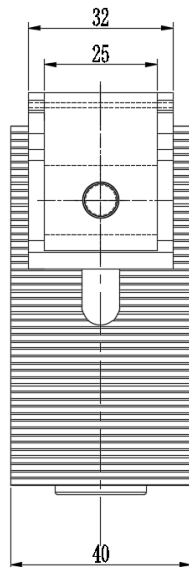

Product Specification

PC-NEC40-NS6 Ver: 1.0

Name	NOVA Universal Panel End Clamp (30-40mm)
Stock Code	PC-NEC40-NS6
Weight(g)	57
BOM	HOP-G45-0050 (AL6005-T5) x 1
	HOP-L37-0040 (SUS304) x 1
	HOP-G48-0016 (AL6005-T5) x 1
	HOP-L26-0004 (SUS304) x 1
Packing	100pcs
Carton size	260×205×180

Product Specification

TRH-F01-RFN Ver: 1.0

Name	NOVA NEW Fixed Hook #1
Stock Code	TRH-F01-RFN
Weight(g)	686
BOM	<ul style="list-style-type: none"> HOP-B001-000 (SUS304) x 1 HOP-H40-0032 (AL6005-T5) x 1 HOP-H41-0025 (AL6005-T5) x 1 HOP-L93-0018 (SUS301) x 1 M8*35 Hexagon socket head cap screws (SUS304) x1 M8 internal tooth lock washer (SUS304) x1
Packing	60pcs
Carton size	540×220×200

Product Specification

TRB-F16-RFN Ver: 1.0

Name	NOVA New L Feet Kit (Flat)
Stock Code	TRB-F16-RFN
Weight(g)	166
BOM	<ul style="list-style-type: none"> SL-W01-0040 (AL6005-T5) x 1 HOP-H40-0032(AL6005-T5) x 1 HOP-H41-0025(AL6005-T5) x 1 HOP-L93-0018(SUS304) x 1 M8*35 Hexagon socket head cap screws (SUS304) x1 M8 internal tooth lock washer (SUS304) x1 SL-X01-0010 (EPDM) x1
Packing	44pcs
Carton size	260×205×180

Product Specification

TRB-ARL-F00-RFN Ver: 1.0

No.	Part No.	Feature Size			Weight(kg)	Packing	Carton Size
		α	L1	L2			
1	TRB-ARL-F15-RFN	10~15°	200	200	0.695	40pcs	540x220x380
2	TRB-ARL-F30-RFN	15~30°	360	360	0.908	20pcs	540x220x380
3	TRB-ARL-F60-RFN	30~60°	660	660	1.309	20pcs	540x220x730