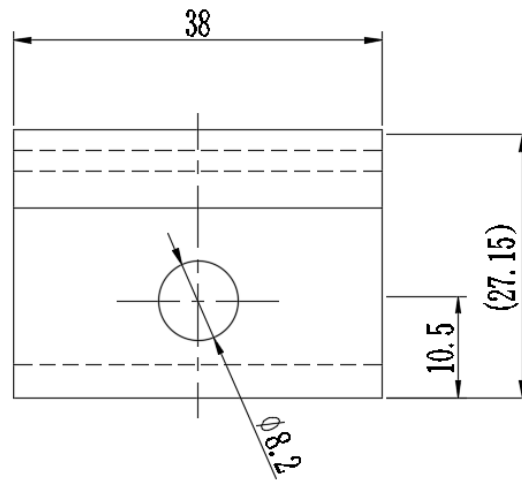

Product Specification

RA-RCN Ver: 1.0

Name	NOVA New Rail Clamp
Stock Code	RA-RCN
Weight(g)	15

BOM HOP-G50-0038 (AL6005-T5) x 1

Packing	200pcs
Carton size	260 × 205 × 180