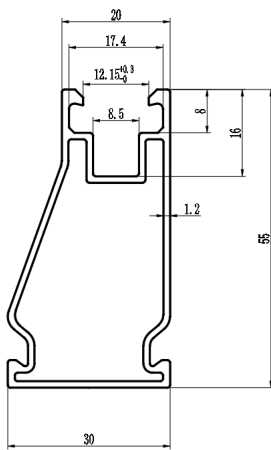

Product Specification

RA-NOV -0000 Ver: 1.0

Name	NOVA New Rail
Stock Code	HOP-F55-0000
Weight(Kg/m)	0.647
BOM	HOP-F55-0000 (AL6005-T5) x 1
Packing	600 pcs
Carton size	TBA