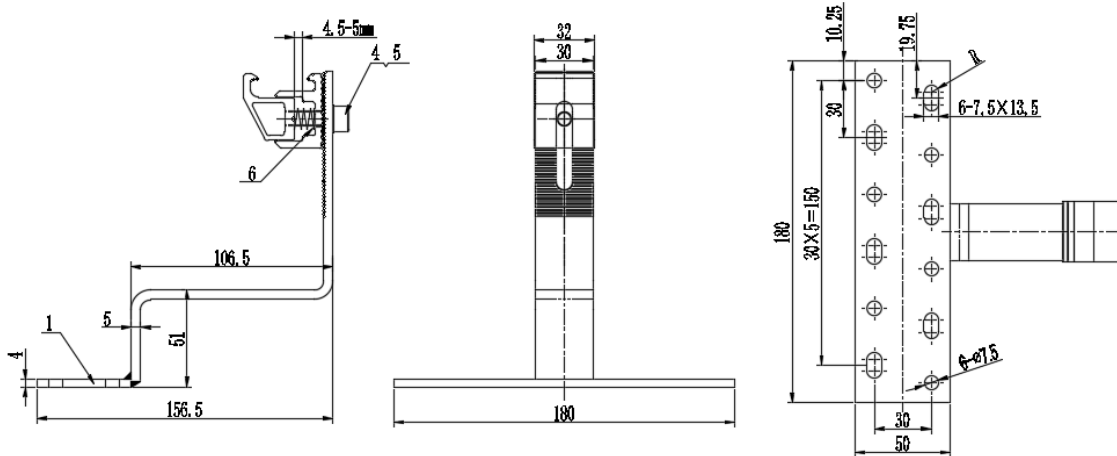

Product Specification

PC-NEC40-NS6 Ver: 1.0

Name	NOVA Universal Panel End Clamp (30-40mm)
Stock Code	PC-NEC40-NS6
Weight(g)	57
BOM	HOP-G45-0050 (AL6005-T5) x 1
	HOP-L37-0040 (SUS304) x 1
	HOP-G48-0016 (AL6005-T5) x 1
	HOP-L26-0004 (SUS304) x 1
Packing	100pcs
Carton size	260×205×180

Product Specification

TRH-F01-RFN Ver: 1.0

Name	NOVA NEW Fixed Hook #1
Stock Code	TRH-F01-RFN
Weight(g)	686
BOM	<ul style="list-style-type: none"> HOP-B001-000 (SUS304) x 1 HOP-H40-0032 (AL6005-T5) x 1 HOP-H41-0025 (AL6005-T5) x 1 HOP-L93-0018 (SUS301) x 1 M8*35 Hexagon socket head cap screws (SUS304) x1 M8 internal tooth lock washer (SUS304) x1
Packing	60pcs
Carton size	540×220×200