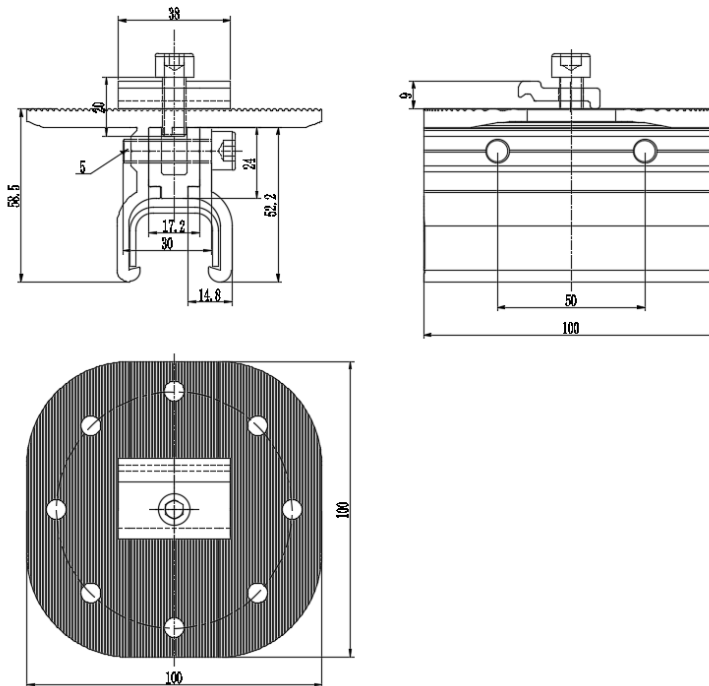

Name NOVA NEW Adjustable Rear Leg

Stock Code TRB-ARL-F00-RFN

Weight(g) See above table

BOM

- HOP-H81-0038 (AL6005-T5) x 1
- HOP-H40-0032 (AL6005-T5) x 1
- HOP-H41-0025 (AL6005-T5) x 1
- HOP-J06-0000 (AL6005-T5) x 1
- HOP-J07-0000 (AL6005-T5) x 1
- HOP-J63-0025 (AL6005-T5) x 1
- HOP-L93-0018 (SUS301) x 1
- HOP-K03-0040 (EPDM) x 2
- ST6.3*25 Self-tapping screw(SUS 410) x 1
- M8*20 Hexagon socket head cap screws (SUS304) x1
- M8*35 Hexagon socket head cap screws (SUS304) x1
- M8*45 Hexagon socket head cap screws (SUS304) x1
- M8*50 Hexagon socket head cap screws (SUS304) x2
- M8 internal tooth lock washer (SUS304) x1
- M8 flange Hexagon Nuts (SUS304) x 1
- M8 1 type non metal insert six angle locking nut x 1

Packing See above table

Carton size See above table

Product Specification

HOP-TRB-C12 Ver: 3.1

Name	Small Kliplok Interface Bracket
Stock Code	TRB-C12
Weight(g)	190
BOM	<p>HOP-H29-0052 (AL6005-T5) x 1</p> <p>HOP-H30-00052 (AL6005-T5) x 1</p> <p>HOP-H30-00X52 (AL6005-T5) x 1</p> <p>HOP-K12-0060 (EPDM) x 1</p> <p>M8*28 Hexagon socket head cap screws (SUS304) x2</p> <p>M8*16 Hexagon socket head cap screws (SUS304) x1</p>
Packing	170pcs
Carton size	540×220×200

Product Specification

TRB-C08-RCN Ver: 1.0

Name	NOVA NEW Kliplok Interface Bracket
Stock Code	TRB-C08-RCN
Weight(g)	413
BOM	<ul style="list-style-type: none"> HOP-H14-0100 (AL6005-T5) x 1 HOP-H15-0100 (AL6005-T5) x 1 HOP-H16-0100 (AL6005-T5) x 1 HOP-G50-0038 (AL6005-T5) x 1 HOP-K05-0100 (EPDM) x1 M8*30 Hexagon socket head cap screws (SUS304) x2 M8*25 Hexagon socket head cap screws (SUS304) x1
Packing	10pcs
Carton size	260 × 205 × 180