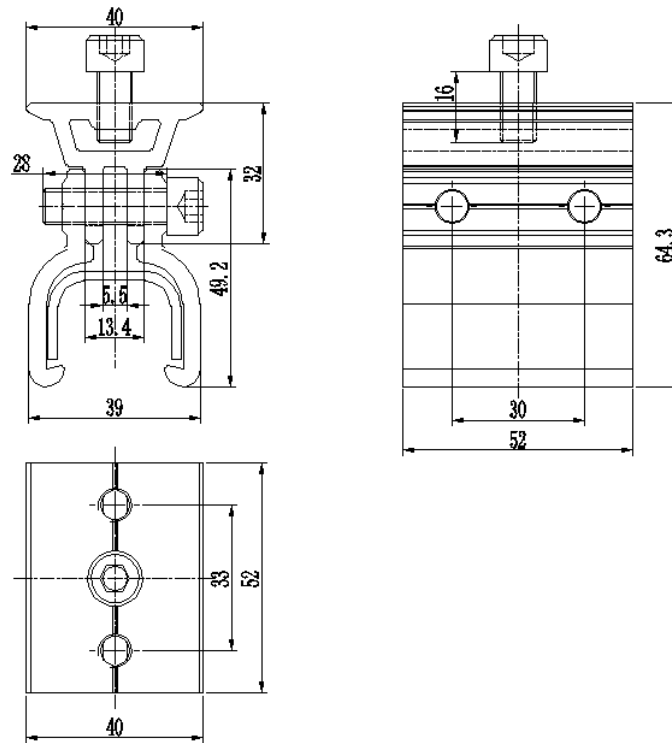

Product Specification

TRB-ARL-F00-RFN Ver: 1.0

No.	Part No.	Feature Size			Weight(kg)	Packing	Carton Size
		α	L1	L2			
1	TRB-ARL-F15-RFN	10~15°	200	200	0.695	40pcs	540x220x380
2	TRB-ARL-F30-RFN	15~30°	360	360	0.908	20pcs	540x220x380
3	TRB-ARL-F60-RFN	30~60°	660	660	1.309	20pcs	540x220x730

Name NOVA NEW Adjustable Rear Leg

Stock Code TRB-ARL-F00-RFN

Weight(g) See above table

BOM

- HOP-H81-0038 (AL6005-T5) x 1
- HOP-H40-0032 (AL6005-T5) x 1
- HOP-H41-0025 (AL6005-T5) x 1
- HOP-J06-0000 (AL6005-T5) x 1
- HOP-J07-0000 (AL6005-T5) x 1
- HOP-J63-0025 (AL6005-T5) x 1
- HOP-L93-0018 (SUS301) x 1
- HOP-K03-0040 (EPDM) x 2
- ST6.3*25 Self-tapping screw(SUS 410) x 1
- M8*20 Hexagon socket head cap screws (SUS304) x1
- M8*35 Hexagon socket head cap screws (SUS304) x1
- M8*45 Hexagon socket head cap screws (SUS304) x1
- M8*50 Hexagon socket head cap screws (SUS304) x2
- M8 internal tooth lock washer (SUS304) x1
- M8 flange Hexagon Nuts (SUS304) x 1
- M8 1 type non metal insert six angle locking nut x 1

Packing See above table

Carton size See above table

Product Specification

HOP-TRB-C12 Ver: 3.1

Name	Small Kliplok Interface Bracket
Stock Code	TRB-C12
Weight(g)	190
BOM	<p>HOP-H29-0052 (AL6005-T5) x 1</p> <p>HOP-H30-00052 (AL6005-T5) x 1</p> <p>HOP-H30-00X52 (AL6005-T5) x 1</p> <p>HOP-K12-0060 (EPDM) x 1</p> <p>M8*28 Hexagon socket head cap screws (SUS304) x2</p> <p>M8*16 Hexagon socket head cap screws (SUS304) x1</p>
Packing	170pcs
Carton size	540×220×200

Product Specification

TRB-C08-RCN Ver: 1.0

Name	NOVA NEW Kliplok Interface Bracket
Stock Code	TRB-C08-RCN
Weight(g)	413
BOM	<ul style="list-style-type: none"> HOP-H14-0100 (AL6005-T5) x 1 HOP-H15-0100 (AL6005-T5) x 1 HOP-H16-0100 (AL6005-T5) x 1 HOP-G50-0038 (AL6005-T5) x 1 HOP-K05-0100 (EPDM) x1 M8*30 Hexagon socket head cap screws (SUS304) x2 M8*25 Hexagon socket head cap screws (SUS304) x1
Packing	10pcs
Carton size	260 × 205 × 180