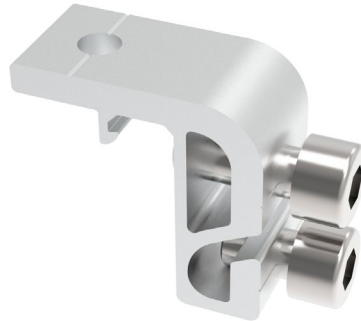

Product Specification

DS-200M10A1-S16-RCN Ver: 1.0

Name	NOVA NEW Double Threaded Rafter Screws M10*200mm
Stock Code	DS-200M10A1-S16-RCN
Weight(g)	260
BOM	<ul style="list-style-type: none"> HOP-G50-0038 (AL6005-T5) x 1 M8 Hexagon Nuts (SUS304) x 1 M8*30 Carriage screws (SUS304) x 1 HOP-D005-100 (AL5052-H32) x 1 Φ24×13.5 Rubber mat (EPDM) x 1 M10*200 Double Threaded Rafter Screws (SUS304) x1 M10 flange Hexagon Nuts (SUS304) x 3 M8 washer (SUS304) x1
Packing	30pcs
Carton size	260×205×180

Product Specification

AC-RFN Ver: 1.0

Name	NOVA NEW Rail Clamp
Stock Code	AC-RN1
Weight(g)	72
BOM	<ul style="list-style-type: none"> HOP-H40-0032 (AL6005-T5) x 1 HOP-H41-0025 (AL6005-T5) x 1 HOP-L93-0018(SUS304) x 1 M8*35 Hexagon socket head cap screws (SUS304) x1 M8 internal tooth lock washer (SUS304) x1
Packing	165pcs
Carton size	260 × 205 × 180

Product Specification

RA-RCN Ver: 1.0

Name	NOVA New Rail Clamp
Stock Code	RA-RCN
Weight(g)	15

BOM HOP-G50-0038 (AL6005-T5) x 1

Packing	200pcs
Carton size	260 × 205 × 180

Product Specification

HOP-AC-PCC01 Ver: 1.0

Name	Two Line Panel Cable Clip Type S
Stock Code	AC-PCC01
Weight(g)	4
BOM	HOP-L16-0025 (SUS304) x 1
Packing	2000pcs
Carton size	260 × 205 × 180

Product Specification

HOP-AC-ELG02 Ver: 1.0

Name	ULT Earthing Lug
Stock Code	AC-ELG02
Weight(g)	51
BOM	HOP-J65-0020 (AL6005-T5) x 1 M8*12 Hexagon socket head cap screws (SUS304) x 1 M8*20 Hexagon socket head cap screws (SUS304) x 1
Packing	200pcs
Carton size	260 × 205 × 180