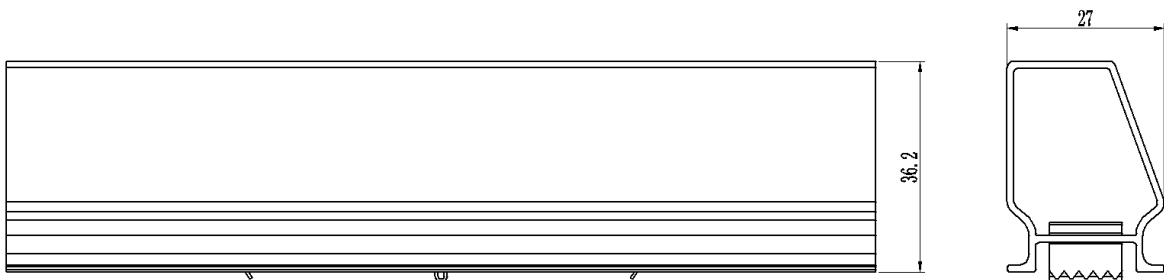

Name	NOVA New Inner Rail Joiner
Stock Code	SK-NOV
Weight(g)	69
BOM	HOP-F56-0150 (AL6005-T5) x 1 HOP-L36-0013 (SUS304) x 1
Packing	20PCS
Carton size	260 × 205 × 180

Product Specification

PC-NIC40-NS6 Ver: 1.0