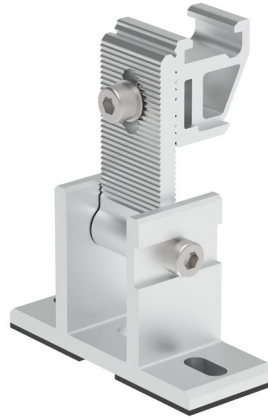

Product Specification

TRH-F01-RFN Ver: 1.0

Name	NOVA NEW Fixed Hook #1
Stock Code	TRH-F01-RFN
Weight(g)	686
BOM	<ul style="list-style-type: none"> HOP-B001-000 (SUS304) x 1 HOP-H40-0032 (AL6005-T5) x 1 HOP-H41-0025 (AL6005-T5) x 1 HOP-L93-0018 (SUS301) x 1 M8*35 Hexagon socket head cap screws (SUS304) x1 M8 internal tooth lock washer (SUS304) x1
Packing	60pcs
Carton size	540×220×200

Product Specification

TRB-F16-RFN Ver: 1.0

Name	NOVA New L Feet Kit (Flat)
Stock Code	TRB-F16-RFN
Weight(g)	166
BOM	<ul style="list-style-type: none"> SL-W01-0040 (AL6005-T5) x 1 HOP-H40-0032(AL6005-T5) x 1 HOP-H41-0025(AL6005-T5) x 1 HOP-L93-0018(SUS304) x 1 M8*35 Hexagon socket head cap screws (SUS304) x1 M8 internal tooth lock washer (SUS304) x1 SL-X01-0010 (EPDM) x1
Packing	44pcs
Carton size	260×205×180

Product Specification

TRB-AFL-RFN Ver: 1.0

Name	NOVA NEW Adjustable Front Leg
Stock Code	TRB-AFL-RFN
Weight(g)	324
BOM	<ul style="list-style-type: none"> HOP-H81-0038 (AL6005-T5) x 1 HOP-H40-0032 (AL6005-T5) x 1 HOP-H41-0025 (AL6005-T5) x 1 HOP-J62-0030 (AL6005-T5) x 1 HOP-L93-0018(SUS304) x 1 HOP-K03-0040 (EPDM) x 2 M8*35 Hexagon socket head cap screws (SUS304) x1 M8*45 Hexagon socket head cap screws (SUS304) x1 M8 internal tooth lock washer (SUS304) x1
Packing	20pcs
Carton size	260×205×180