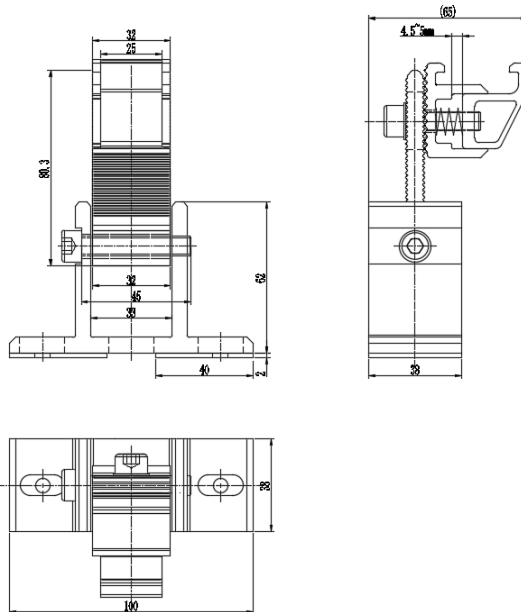

Product Specification

TRH-F01-RFN Ver: 1.0

Name	NOVA NEW Fixed Hook #1
Stock Code	TRH-F01-RFN
Weight(g)	686
BOM	<ul style="list-style-type: none"> HOP-B001-000 (SUS304) x 1 HOP-H40-0032 (AL6005-T5) x 1 HOP-H41-0025 (AL6005-T5) x 1 HOP-L93-0018 (SUS301) x 1 M8*35 Hexagon socket head cap screws (SUS304) x1 M8 internal tooth lock washer (SUS304) x1
Packing	60pcs
Carton size	540×220×200

Product Specification

TRB-F16-RFN Ver: 1.0

Name	NOVA New L Feet Kit (Flat)
Stock Code	TRB-F16-RFN
Weight(g)	166
BOM	<ul style="list-style-type: none"> SL-W01-0040 (AL6005-T5) x 1 HOP-H40-0032(AL6005-T5) x 1 HOP-H41-0025(AL6005-T5) x 1 HOP-L93-0018(SUS304) x 1 M8*35 Hexagon socket head cap screws (SUS304) x1 M8 internal tooth lock washer (SUS304) x1 SL-X01-0010 (EPDM) x1
Packing	44pcs
Carton size	260×205×180

Product Specification

TRB-AFL-RFN Ver: 1.0

Name	NOVA NEW Adjustable Front Leg
Stock Code	TRB-AFL-RFN
Weight(g)	324
BOM	<ul style="list-style-type: none"> HOP-H81-0038 (AL6005-T5) x 1 HOP-H40-0032 (AL6005-T5) x 1 HOP-H41-0025 (AL6005-T5) x 1 HOP-J62-0030 (AL6005-T5) x 1 HOP-L93-0018(SUS304) x 1 HOP-K03-0040 (EPDM) x 2 M8*35 Hexagon socket head cap screws (SUS304) x1 M8*45 Hexagon socket head cap screws (SUS304) x1 M8 internal tooth lock washer (SUS304) x1
Packing	20pcs
Carton size	260×205×180