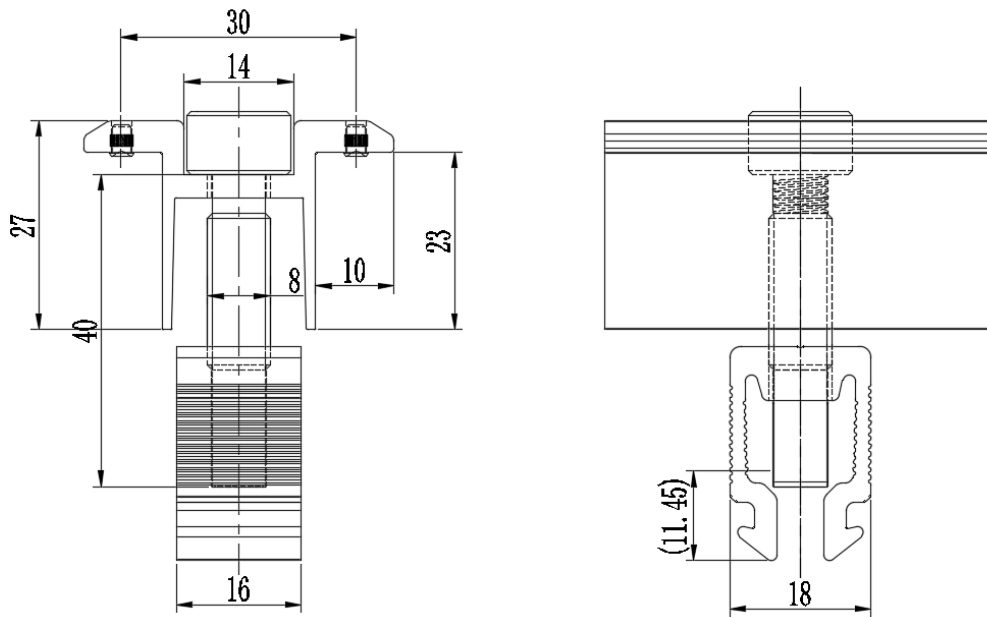

Name	NOVA New Inner Rail Joiner
Stock Code	SK-NOV
Weight(g)	69
BOM	HOP-F56-0150 (AL6005-T5) x 1 HOP-L36-0013 (SUS304) x 1
Packing	20PCS
Carton size	260 × 205 × 180

Product Specification

PC-NIC40-NS6 Ver: 1.0

Name	NOVA Universal Panel Inner Clamp (30-40mm)
Stock Code	PC-NIC40-NS6
Weight(g)	61
BOM	HOP-G44-0050 (AL6005-T5) x 1 HOP-L37-0040 (SUS304) x 1 HOP-G48-0016 (AL6005-T5) x 1 HOP-L26-0004 (SUS304) x 2
Packing	100pcs
Carton size	260×205×180

Product Specification

PC-NEC40-NS6 Ver: 1.0

Name	NOVA Universal Panel End Clamp (30-40mm)
Stock Code	PC-NEC40-NS6
Weight(g)	57
BOM	HOP-G45-0050 (AL6005-T5) x 1
	HOP-L37-0040 (SUS304) x 1
	HOP-G48-0016 (AL6005-T5) x 1
	HOP-L26-0004 (SUS304) x 1
Packing	100pcs
Carton size	260×205×180

Product Specification

TRH-F01-RFN Ver: 1.0

Name	NOVA NEW Fixed Hook #1
Stock Code	TRH-F01-RFN
Weight(g)	686
BOM	<ul style="list-style-type: none"> HOP-B001-000 (SUS304) x 1 HOP-H40-0032 (AL6005-T5) x 1 HOP-H41-0025 (AL6005-T5) x 1 HOP-L93-0018 (SUS301) x 1 M8*35 Hexagon socket head cap screws (SUS304) x1 M8 internal tooth lock washer (SUS304) x1
Packing	60pcs
Carton size	540×220×200