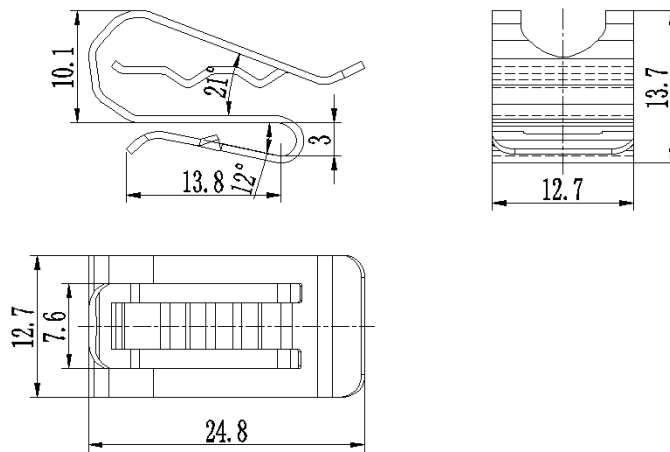

Product Specification

DS-200M10A1-S16-RCN Ver: 1.0

Name	NOVA NEW Double Threaded Rafter Screws M10*200mm
Stock Code	DS-200M10A1-S16-RCN
Weight(g)	260
BOM	<ul style="list-style-type: none"> HOP-G50-0038 (AL6005-T5) x 1 M8 Hexagon Nuts (SUS304) x 1 M8*30 Carriage screws (SUS304) x 1 HOP-D005-100 (AL5052-H32) x 1 Φ24×13.5 Rubber mat (EPDM) x 1 M10*200 Double Threaded Rafter Screws (SUS304) x1 M10 flange Hexagon Nuts (SUS304) x 3 M8 washer (SUS304) x1
Packing	30pcs
Carton size	260×205×180

Product Specification

AC-RFN Ver: 1.0

Name	NOVA NEW Rail Clamp
Stock Code	AC-RN1
Weight(g)	72
BOM	<ul style="list-style-type: none"> HOP-H40-0032 (AL6005-T5) x 1 HOP-H41-0025 (AL6005-T5) x 1 HOP-L93-0018(SUS304) x 1 M8*35 Hexagon socket head cap screws (SUS304) x1 M8 internal tooth lock washer (SUS304) x1
Packing	165pcs
Carton size	260 × 205 × 180

Product Specification

RA-RCN Ver: 1.0

Name	NOVA New Rail Clamp
Stock Code	RA-RCN
Weight(g)	15

BOM HOP-G50-0038 (AL6005-T5) x 1

Packing	200pcs
Carton size	260 × 205 × 180

Product Specification

HOP-AC-PCC01 Ver: 1.0

Name	Two Line Panel Cable Clip Type S
Stock Code	AC-PCC01
Weight(g)	4
BOM	HOP-L16-0025 (SUS304) x 1
Packing	2000pcs
Carton size	260 × 205 × 180

Product Specification

HOP-AC-ELG02 Ver: 1.0

Name	ULT Earthing Lug
Stock Code	AC-ELG02
Weight(g)	51
BOM	HOP-J65-0020 (AL6005-T5) x 1 M8*12 Hexagon socket head cap screws (SUS304) x 1 M8*20 Hexagon socket head cap screws (SUS304) x 1
Packing	200pcs
Carton size	260 × 205 × 180