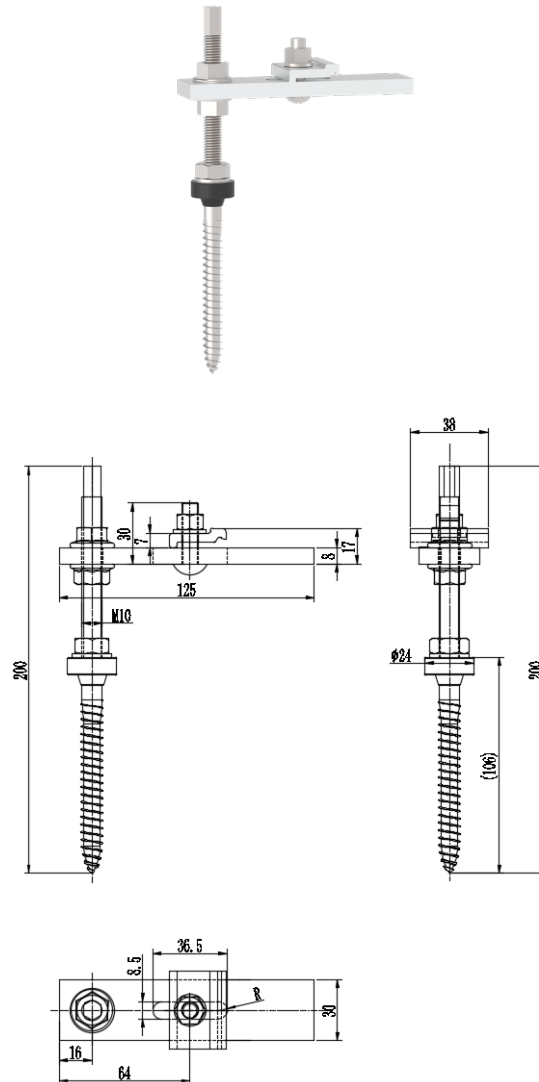

Product Specification

HOP-TRB-C16 Ver: 3.1

Name	RIB Roof Bracket
Stock Code	TRB-C16
Weight(g)	191
BOM	HOP-H29-0052 (AL6005-T5) x 1
	HOP-H49-0052 (AL6005-T5) x 1
	HOP-H49-0X52 (AL6005-T5) x 1
	HOP-K37-0052 (EPDM) x 1
	M8*16 Hexagon socket head cap screws (SUS304) x1 M8*35 Hexagon socket head cap screws (SUS304) x2
Packing	30pcs
Carton size	260 × 205 × 180

Product Specification

HOP-TRB-B06 Ver: 1.0

Name	RIB ROOF BRACKET
Stock Code	TRB-B06
Weight(g)	112
BOM	<p>HOP-H53-0052 (AL6005-T5) x 1</p> <p>HOP-K38-0052 (EPDM) x 1</p> <p>M8*16 Hexagon socket head screws (A2-70) × 1</p> <p>St6.3*25 Hexagon tapping and self-drilling screws (SUS410) x 4</p>
Packing	40pcs
Carton size	260×205×180

Product Specification

DS-200M10A1-S16-RCN Ver: 1.0

Name	NOVA NEW Double Threaded Rafter Screws M10*200mm
Stock Code	DS-200M10A1-S16-RCN
Weight(g)	260
BOM	<ul style="list-style-type: none"> HOP-G50-0038 (AL6005-T5) x 1 M8 Hexagon Nuts (SUS304) x 1 M8*30 Carriage screws (SUS304) x 1 HOP-D005-100 (AL5052-H32) x 1 Φ24×13.5 Rubber mat (EPDM) x 1 M10*200 Double Threaded Rafter Screws (SUS304) x1 M10 flange Hexagon Nuts (SUS304) x 3 M8 washer (SUS304) x1
Packing	30pcs
Carton size	260×205×180

Product Specification

AC-RFN Ver: 1.0

Name	NOVA NEW Rail Clamp
Stock Code	AC-RN1
Weight(g)	72
BOM	<ul style="list-style-type: none"> HOP-H40-0032 (AL6005-T5) x 1 HOP-H41-0025 (AL6005-T5) x 1 HOP-L93-0018(SUS304) x 1 M8*35 Hexagon socket head cap screws (SUS304) x1 M8 internal tooth lock washer (SUS304) x1
Packing	165pcs
Carton size	260 × 205 × 180