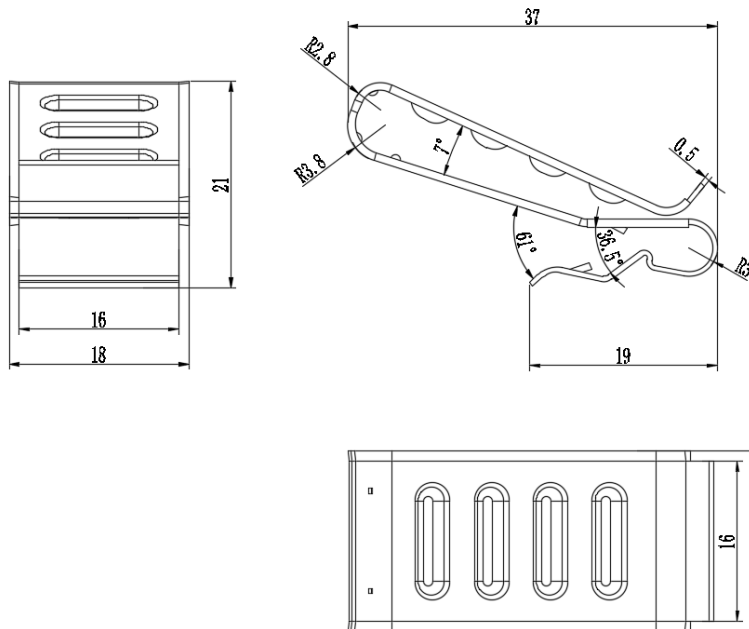

Product Specification

DS-200M10A1-S16-RCN Ver: 1.0

Name	NOVA NEW Double Threaded Rafter Screws M10*200mm
Stock Code	DS-200M10A1-S16-RCN
Weight(g)	260
BOM	<ul style="list-style-type: none"> HOP-G50-0038 (AL6005-T5) x 1 M8 Hexagon Nuts (SUS304) x 1 M8*30 Carriage screws (SUS304) x 1 HOP-D005-100 (AL5052-H32) x 1 Φ24×13.5 Rubber mat (EPDM) x 1 M10*200 Double Threaded Rafter Screws (SUS304) x1 M10 flange Hexagon Nuts (SUS304) x 3 M8 washer (SUS304) x1
Packing	30pcs
Carton size	260×205×180

Product Specification

RA-RCN Ver: 1.0

Name	NOVA New Rail Clamp
Stock Code	RA-RCN
Weight(g)	15

BOM HOP-G50-0038 (AL6005-T5) x 1

Packing	200pcs
Carton size	260 × 205 × 180

Product Specification

HOP-AC-PCC01 Ver: 1.0

Name	Two Line Panel Cable Clip Type S
Stock Code	AC-PCC01
Weight(g)	4
BOM	HOP-L16-0025 (SUS304) x 1
Packing	2000pcs
Carton size	260 × 205 × 180

Product Specification

HOP-AC-ELG02 Ver: 1.0

Name	ULT Earthing Lug
Stock Code	AC-ELG02
Weight(g)	51
BOM	HOP-J65-0020 (AL6005-T5) x 1 M8*12 Hexagon socket head cap screws (SUS304) x 1 M8*20 Hexagon socket head cap screws (SUS304) x 1
Packing	200pcs
Carton size	260 × 205 × 180

Product Specification

HOP-AC-PCC08 Ver: 1.0

Name	Four Line Panel Cable Clip
Stock Code	AC-PCC08
Weight(g)	10
BOM	HOP-L43-0018 (SUS304) x 1
Packing	650pcs
Carton size	260×205×180