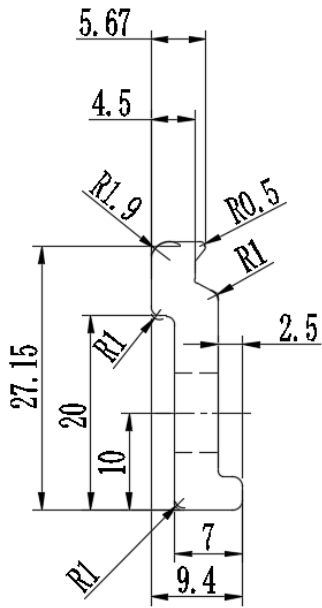

Product Specification

RA-RCN Ver: 1.0

Name	NOVA New Rail Clamp
Stock Code	RA-RCN
Weight(g)	15

BOM HOP-G50-0038 (AL6005-T5) x 1

Packing	200pcs
Carton size	260 × 205 × 180