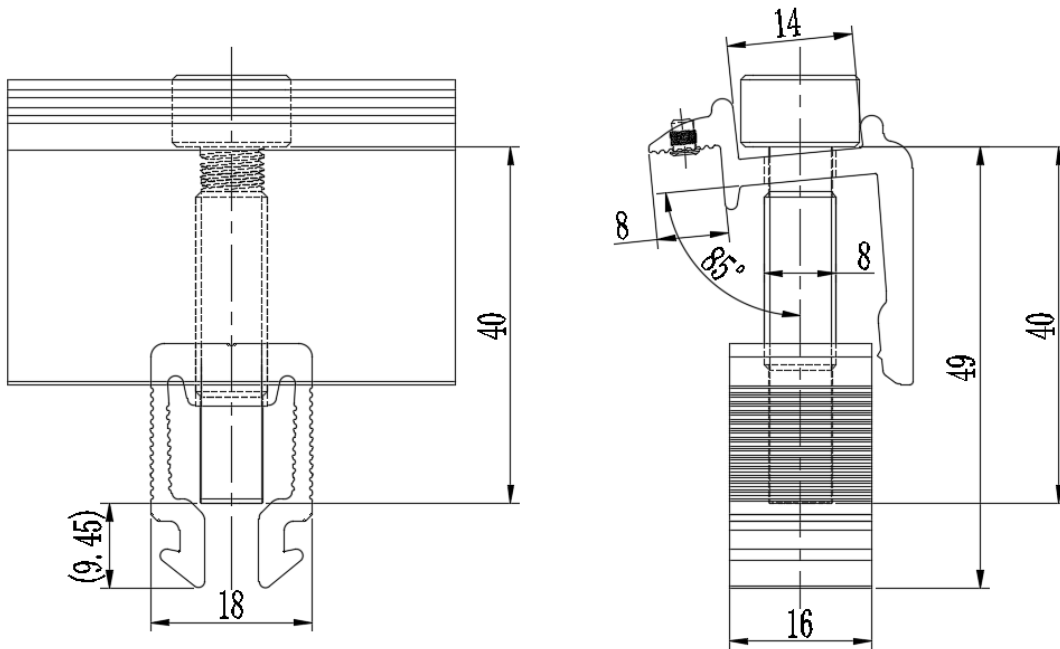

Name	NOVA New Inner Rail Joiner
Stock Code	SK-NOV
Weight(g)	69
BOM	HOP-F56-0150 (AL6005-T5) x 1 HOP-L36-0013 (SUS304) x 1
Packing	20PCS
Carton size	260 × 205 × 180

Product Specification

PC-NIC40-NS6 Ver: 1.0

Name	NOVA Universal Panel Inner Clamp (30-40mm)
Stock Code	PC-NIC40-NS6
Weight(g)	61
BOM	HOP-G44-0050 (AL6005-T5) x 1 HOP-L37-0040 (SUS304) x 1 HOP-G48-0016 (AL6005-T5) x 1 HOP-L26-0004 (SUS304) x 2
Packing	100pcs
Carton size	260×205×180

Product Specification

PC-NEC40-NS6 Ver: 1.0

Name	NOVA Universal Panel End Clamp (30-40mm)
Stock Code	PC-NEC40-NS6
Weight(g)	57
BOM	HOP-G45-0050 (AL6005-T5) x 1
	HOP-L37-0040 (SUS304) x 1
	HOP-G48-0016 (AL6005-T5) x 1
	HOP-L26-0004 (SUS304) x 1
Packing	100pcs
Carton size	260×205×180

Product Specification

TRH-F01-RFN Ver: 1.0

Name	NOVA NEW Fixed Hook #1
Stock Code	TRH-F01-RFN
Weight(g)	686
BOM	<ul style="list-style-type: none"> HOP-B001-000 (SUS304) x 1 HOP-H40-0032 (AL6005-T5) x 1 HOP-H41-0025 (AL6005-T5) x 1 HOP-L93-0018 (SUS301) x 1 M8*35 Hexagon socket head cap screws (SUS304) x1 M8 internal tooth lock washer (SUS304) x1
Packing	60pcs
Carton size	540×220×200