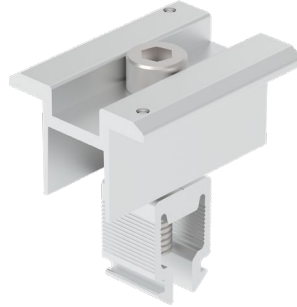

Product Specification

RA-NOV -0000 Ver: 1.0

Name	NOVA New Rail
Stock Code	HOP-F55-0000
Weight(Kg/m)	0.647
BOM	HOP-F55-0000 (AL6005-T5) x 1
Packing	600 pcs
Carton size	TBA

Product Specification

SK-NOV Ver: 1.0

Name	NOVA Universal Panel Inner Clamp (30-40mm)
Stock Code	PC-NIC40-NS6
Weight(g)	61
BOM	HOP-G44-0050 (AL6005-T5) x 1 HOP-L37-0040 (SUS304) x 1 HOP-G48-0016 (AL6005-T5) x 1 HOP-L26-0004 (SUS304) x 2
Packing	100pcs
Carton size	260×205×180

Product Specification

PC-NEC40-NS6 Ver: 1.0

Name	NOVA Universal Panel End Clamp (30-40mm)
Stock Code	PC-NEC40-NS6
Weight(g)	57
BOM	HOP-G45-0050 (AL6005-T5) x 1
	HOP-L37-0040 (SUS304) x 1
	HOP-G48-0016 (AL6005-T5) x 1
	HOP-L26-0004 (SUS304) x 1
Packing	100pcs
Carton size	260×205×180

Product Specification

TRH-F01-RFN Ver: 1.0

Name	NOVA NEW Fixed Hook #1
Stock Code	TRH-F01-RFN
Weight(g)	686
BOM	<ul style="list-style-type: none"> HOP-B001-000 (SUS304) x 1 HOP-H40-0032 (AL6005-T5) x 1 HOP-H41-0025 (AL6005-T5) x 1 HOP-L93-0018 (SUS301) x 1 M8*35 Hexagon socket head cap screws (SUS304) x1 M8 internal tooth lock washer (SUS304) x1
Packing	60pcs
Carton size	540×220×200