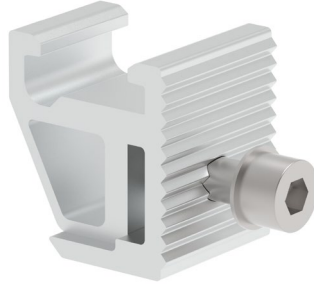

Product Specification

DS-200M10A1-S16-RCN Ver: 1.0

Name	NOVA NEW Double Threaded Rafter Screws M10*200mm
Stock Code	DS-200M10A1-S16-RCN
Weight(g)	260
BOM	<ul style="list-style-type: none"> HOP-G50-0038 (AL6005-T5) x 1 M8 Hexagon Nuts (SUS304) x 1 M8*30 Carriage screws (SUS304) x 1 HOP-D005-100 (AL5052-H32) x 1 Φ24×13.5 Rubber mat (EPDM) x 1 M10*200 Double Threaded Rafter Screws (SUS304) x1 M10 flange Hexagon Nuts (SUS304) x 3 M8 washer (SUS304) x1
Packing	30pcs
Carton size	260×205×180

Product Specification

AC-RFN Ver: 1.0

Name	NOVA NEW Rail Clamp
Stock Code	AC-RN1
Weight(g)	72
BOM	<ul style="list-style-type: none"> HOP-H40-0032 (AL6005-T5) x 1 HOP-H41-0025 (AL6005-T5) x 1 HOP-L93-0018(SUS304) x 1 M8*35 Hexagon socket head cap screws (SUS304) x1 M8 internal tooth lock washer (SUS304) x1
Packing	165pcs
Carton size	260 × 205 × 180