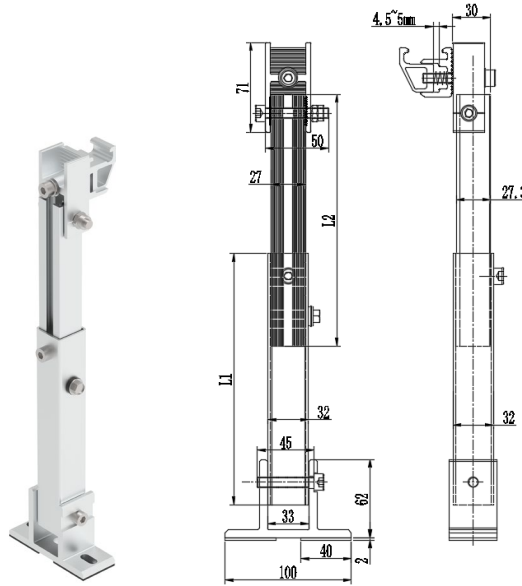

Product Specification

TRB-ARL-F00-RFN Ver: 1.0

No.	Part No.	Feature Size			Weight(kg)	Packing	Carton Size
		α	L1	L2			
1	TRB-ARL-F15-RFN	10~15°	200	200	0.695	40pcs	540x220x380
2	TRB-ARL-F30-RFN	15~30°	360	360	0.908	20pcs	540x220x380
3	TRB-ARL-F60-RFN	30~60°	660	660	1.309	20pcs	540x220x730

Name NOVA NEW Adjustable Rear Leg

Stock Code TRB-ARL-F00-RFN

Weight(g) See above table

BOM

- HOP-H81-0038 (AL6005-T5) x 1
- HOP-H40-0032 (AL6005-T5) x 1
- HOP-H41-0025 (AL6005-T5) x 1
- HOP-J06-0000 (AL6005-T5) x 1
- HOP-J07-0000 (AL6005-T5) x 1
- HOP-J63-0025 (AL6005-T5) x 1
- HOP-L93-0018 (SUS301) x 1
- HOP-K03-0040 (EPDM) x 2
- ST6.3*25 Self-tapping screw(SUS 410) x 1
- M8*20 Hexagon socket head cap screws (SUS304) x1
- M8*35 Hexagon socket head cap screws (SUS304) x1
- M8*45 Hexagon socket head cap screws (SUS304) x1
- M8*50 Hexagon socket head cap screws (SUS304) x2
- M8 internal tooth lock washer (SUS304) x1
- M8 flange Hexagon Nuts (SUS304) x 1
- M8 1 type non metal insert six angle locking nut x 1

Packing See above table

Carton size See above table