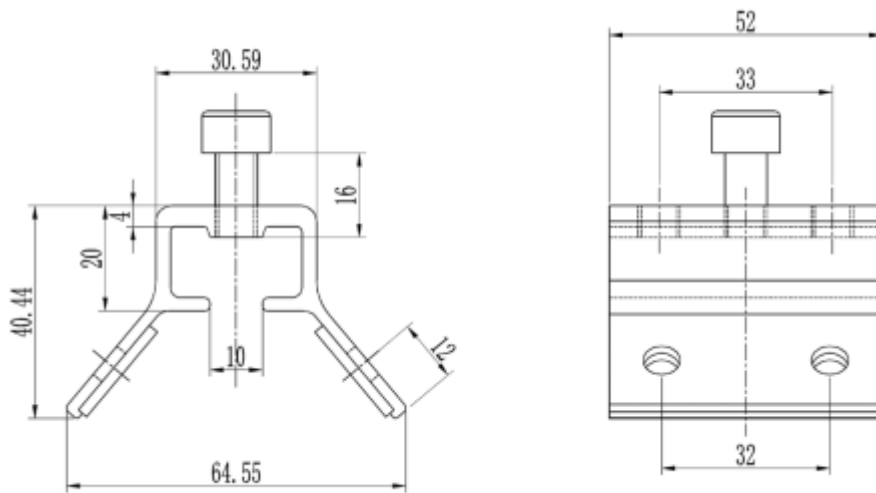

Product Specification

TRB-C08-RCN Ver: 1.0

Name	NOVA NEW Kliplok Interface Bracket
Stock Code	TRB-C08-RCN
Weight(g)	413
BOM	<ul style="list-style-type: none"> HOP-H14-0100 (AL6005-T5) x 1 HOP-H15-0100 (AL6005-T5) x 1 HOP-H16-0100 (AL6005-T5) x 1 HOP-G50-0038 (AL6005-T5) x 1 HOP-K05-0100 (EPDM) x1 M8*30 Hexagon socket head cap screws (SUS304) x2 M8*25 Hexagon socket head cap screws (SUS304) x1
Packing	10pcs
Carton size	260 × 205 × 180

Product Specification

HOP-TRB-C16 Ver: 3.1

Name	RIB Roof Bracket
Stock Code	TRB-C16
Weight(g)	191
BOM	HOP-H29-0052 (AL6005-T5) x 1
	HOP-H49-0052 (AL6005-T5) x 1
	HOP-H49-0X52 (AL6005-T5) x 1
	HOP-K37-0052 (EPDM) x 1
	M8*16 Hexagon socket head cap screws (SUS304) x1 M8*35 Hexagon socket head cap screws (SUS304) x2
Packing	30pcs
Carton size	260 × 205 × 180

Product Specification

HOP-TRB-B06 Ver: 1.0

Name	RIB ROOF BRACKET
Stock Code	TRB-B06
Weight(g)	112
BOM	<p>HOP-H53-0052 (AL6005-T5) x 1</p> <p>HOP-K38-0052 (EPDM) x 1</p> <p>M8*16 Hexagon socket head screws (A2-70) × 1</p> <p>St6.3*25 Hexagon tapping and self-drilling screws (SUS410) x 4</p>
Packing	40pcs
Carton size	260×205×180

Product Specification

DS-200M10A1-S16-RCN Ver: 1.0

Name	NOVA NEW Double Threaded Rafter Screws M10*200mm
Stock Code	DS-200M10A1-S16-RCN
Weight(g)	260
BOM	<ul style="list-style-type: none"> HOP-G50-0038 (AL6005-T5) x 1 M8 Hexagon Nuts (SUS304) x 1 M8*30 Carriage screws (SUS304) x 1 HOP-D005-100 (AL5052-H32) x 1 Φ24×13.5 Rubber mat (EPDM) x 1 M10*200 Double Threaded Rafter Screws (SUS304) x1 M10 flange Hexagon Nuts (SUS304) x 3 M8 washer (SUS304) x1
Packing	30pcs
Carton size	260×205×180