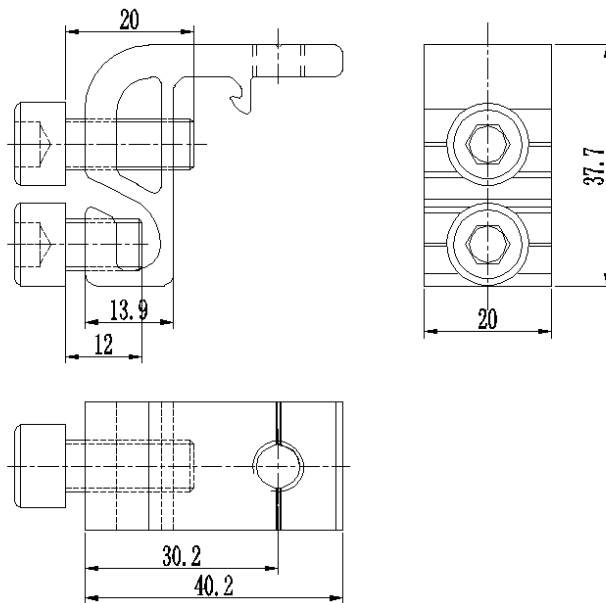

Product Specification

DS-200M10A1-S16-RCN Ver: 1.0

Name	NOVA NEW Double Threaded Rafter Screws M10*200mm
Stock Code	DS-200M10A1-S16-RCN
Weight(g)	260
BOM	<ul style="list-style-type: none"> HOP-G50-0038 (AL6005-T5) x 1 M8 Hexagon Nuts (SUS304) x 1 M8*30 Carriage screws (SUS304) x 1 HOP-D005-100 (AL5052-H32) x 1 Φ24×13.5 Rubber mat (EPDM) x 1 M10*200 Double Threaded Rafter Screws (SUS304) x1 M10 flange Hexagon Nuts (SUS304) x 3 M8 washer (SUS304) x1
Packing	30pcs
Carton size	260×205×180

Product Specification

AC-RFN Ver: 1.0

Name	NOVA NEW Rail Clamp
Stock Code	AC-RN1
Weight(g)	72
BOM	<ul style="list-style-type: none"> HOP-H40-0032 (AL6005-T5) x 1 HOP-H41-0025 (AL6005-T5) x 1 HOP-L93-0018(SUS304) x 1 M8*35 Hexagon socket head cap screws (SUS304) x1 M8 internal tooth lock washer (SUS304) x1
Packing	165pcs
Carton size	260 × 205 × 180

Product Specification

RA-RCN Ver: 1.0

Name	NOVA New Rail Clamp
Stock Code	RA-RCN
Weight(g)	15

BOM HOP-G50-0038 (AL6005-T5) x 1

Packing	200pcs
Carton size	260 × 205 × 180

Product Specification

HOP-AC-PCC01 Ver: 1.0

Name	Two Line Panel Cable Clip Type S
Stock Code	AC-PCC01
Weight(g)	4
BOM	HOP-L16-0025 (SUS304) x 1
Packing	2000pcs
Carton size	260 × 205 × 180

Product Specification

HOP-AC-ELG02 Ver: 1.0

Name	ULT Earthing Lug
Stock Code	AC-ELG02
Weight(g)	51
BOM	HOP-J65-0020 (AL6005-T5) x 1 M8*12 Hexagon socket head cap screws (SUS304) x 1 M8*20 Hexagon socket head cap screws (SUS304) x 1
Packing	200pcs
Carton size	260 × 205 × 180