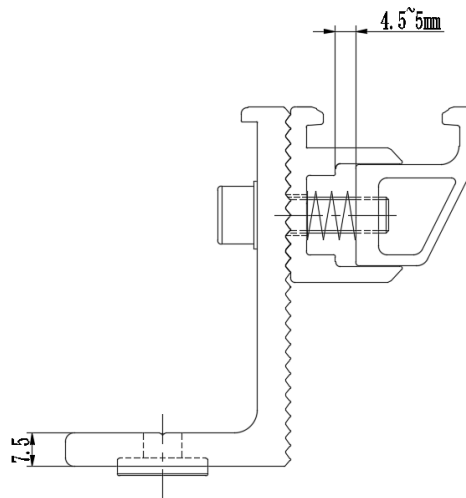

Product Specification

PC-NEC40-NS6 Ver: 1.0

Name	NOVA Universal Panel End Clamp (30-40mm)
Stock Code	PC-NEC40-NS6
Weight(g)	57
BOM	HOP-G45-0050 (AL6005-T5) x 1
	HOP-L37-0040 (SUS304) x 1
	HOP-G48-0016 (AL6005-T5) x 1
	HOP-L26-0004 (SUS304) x 1
Packing	100pcs
Carton size	260×205×180

Product Specification

TRH-F01-RFN Ver: 1.0

Name	NOVA NEW Fixed Hook #1
Stock Code	TRH-F01-RFN
Weight(g)	686
BOM	<ul style="list-style-type: none"> HOP-B001-000 (SUS304) x 1 HOP-H40-0032 (AL6005-T5) x 1 HOP-H41-0025 (AL6005-T5) x 1 HOP-L93-0018 (SUS301) x 1 M8*35 Hexagon socket head cap screws (SUS304) x1 M8 internal tooth lock washer (SUS304) x1
Packing	60pcs
Carton size	540×220×200

Product Specification

TRB-F16-RFN Ver: 1.0

Name	NOVA New L Feet Kit (Flat)
Stock Code	TRB-F16-RFN
Weight(g)	166
BOM	<ul style="list-style-type: none"> SL-W01-0040 (AL6005-T5) x 1 HOP-H40-0032(AL6005-T5) x 1 HOP-H41-0025(AL6005-T5) x 1 HOP-L93-0018(SUS304) x 1 M8*35 Hexagon socket head cap screws (SUS304) x1 M8 internal tooth lock washer (SUS304) x1 SL-X01-0010 (EPDM) x1
Packing	44pcs
Carton size	260×205×180

Name NOVA NEW Adjustable Rear Leg

Stock Code TRB-ARL-F00-RFN

Weight(g) See above table

BOM

- HOP-H81-0038 (AL6005-T5) x 1
- HOP-H40-0032 (AL6005-T5) x 1
- HOP-H41-0025 (AL6005-T5) x 1
- HOP-J06-0000 (AL6005-T5) x 1
- HOP-J07-0000 (AL6005-T5) x 1
- HOP-J63-0025 (AL6005-T5) x 1
- HOP-L93-0018 (SUS301) x 1
- HOP-K03-0040 (EPDM) x 2
- ST6.3*25 Self-tapping screw(SUS 410) x 1
- M8*20 Hexagon socket head cap screws (SUS304) x1
- M8*35 Hexagon socket head cap screws (SUS304) x1
- M8*45 Hexagon socket head cap screws (SUS304) x1
- M8*50 Hexagon socket head cap screws (SUS304) x2
- M8 internal tooth lock washer (SUS304) x1
- M8 flange Hexagon Nuts (SUS304) x 1
- M8 1 type non metal insert six angle locking nut x 1