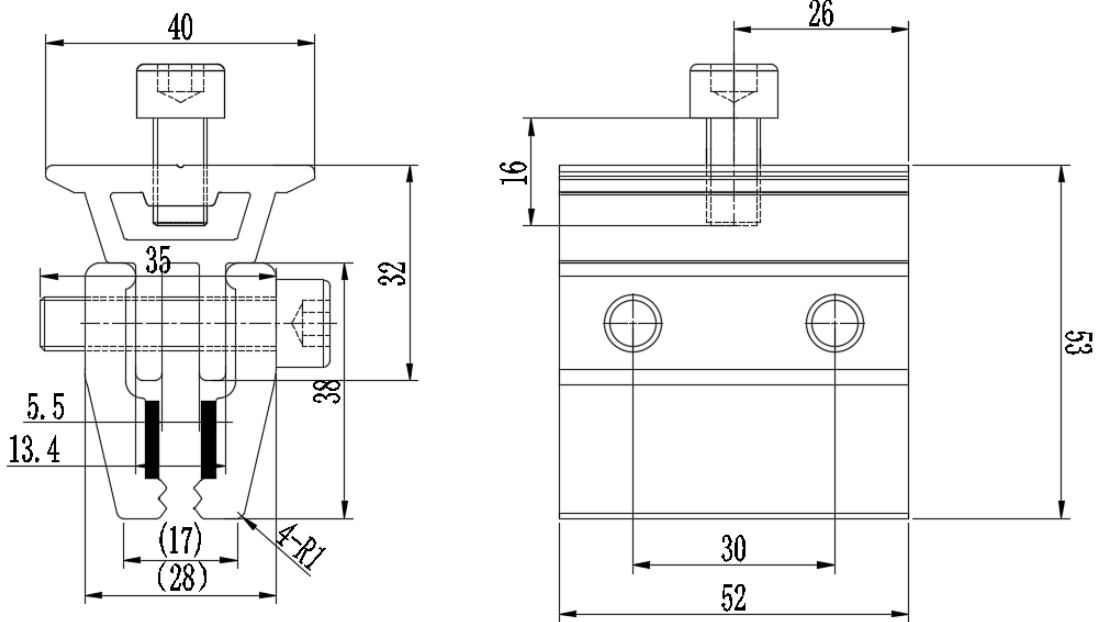

Packing See above table

Carton size See above table

Product Specification

HOP-TRB-C12 Ver: 3.1

Name	Small Kliplok Interface Bracket
Stock Code	TRB-C12
Weight(g)	190
BOM	<p>HOP-H29-0052 (AL6005-T5) x 1</p> <p>HOP-H30-00052 (AL6005-T5) x 1</p> <p>HOP-H30-00X52 (AL6005-T5) x 1</p> <p>HOP-K12-0060 (EPDM) x 1</p> <p>M8*28 Hexagon socket head cap screws (SUS304) x2</p> <p>M8*16 Hexagon socket head cap screws (SUS304) x1</p>
Packing	170pcs
Carton size	540×220×200

Product Specification

TRB-C08-RCN Ver: 1.0

Name	NOVA NEW Kliplok Interface Bracket
Stock Code	TRB-C08-RCN
Weight(g)	413
BOM	<ul style="list-style-type: none"> HOP-H14-0100 (AL6005-T5) x 1 HOP-H15-0100 (AL6005-T5) x 1 HOP-H16-0100 (AL6005-T5) x 1 HOP-G50-0038 (AL6005-T5) x 1 HOP-K05-0100 (EPDM) x1 M8*30 Hexagon socket head cap screws (SUS304) x2 M8*25 Hexagon socket head cap screws (SUS304) x1
Packing	10pcs
Carton size	260 × 205 × 180

Product Specification

HOP-TRB-C16 Ver: 3.1

Name	RIB Roof Bracket
Stock Code	TRB-C16
Weight(g)	191
BOM	HOP-H29-0052 (AL6005-T5) x 1
	HOP-H49-0052 (AL6005-T5) x 1
	HOP-H49-0X52 (AL6005-T5) x 1
	HOP-K37-0052 (EPDM) x 1
	M8*16 Hexagon socket head cap screws (SUS304) x1 M8*35 Hexagon socket head cap screws (SUS304) x2
Packing	30pcs
Carton size	260 × 205 × 180

Product Specification

DS-200M10A1-S16-RCN Ver: 1.0

Name	NOVA NEW Double Threaded Rafter Screws M10*200mm
Stock Code	DS-200M10A1-S16-RCN
Weight(g)	260
BOM	<ul style="list-style-type: none"> HOP-G50-0038 (AL6005-T5) x 1 M8 Hexagon Nuts (SUS304) x 1 M8*30 Carriage screws (SUS304) x 1 HOP-D005-100 (AL5052-H32) x 1 Φ24×13.5 Rubber mat (EPDM) x 1 M10*200 Double Threaded Rafter Screws (SUS304) x1 M10 flange Hexagon Nuts (SUS304) x 3 M8 washer (SUS304) x1
Packing	30pcs
Carton size	260×205×180