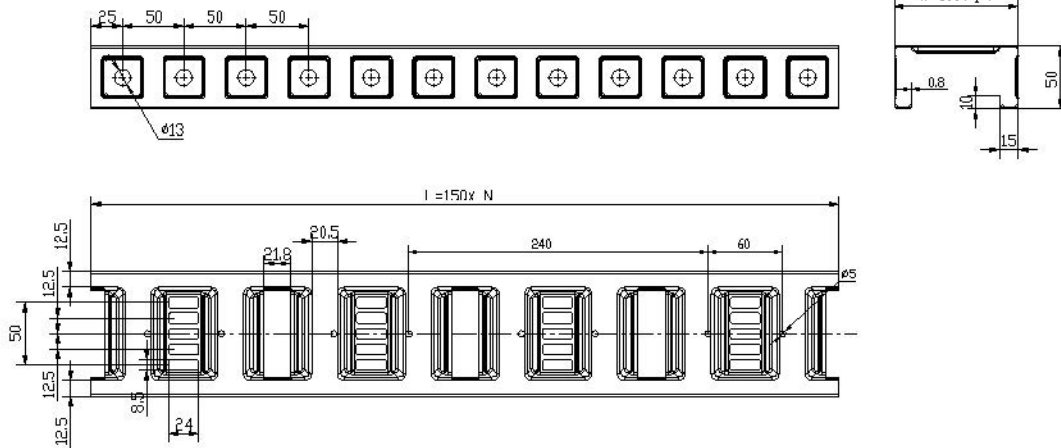

Product Specification

NOVA-CTP100-3000

Name	NOVA Cable Tray 100mm x3000mm
Stock Code	NOVA-CTP100-3000
Weight(g)	0.77 kg/m

Material: Zinc-Aluminum-Magnesium Coated Steel

Packing	TBA
Carton size	TBA

Product Specification

NOVA-CTP100-3000

Name	NOVA Cable Tray Lid 100mm x3000mm
Stock Code	NOVA-CTP100-3000
Weight(g)	0.77 kg/m

Material Zinc-Aluminum-Magnesium Coated Steel

Packing	TBA
Carton size	TBA