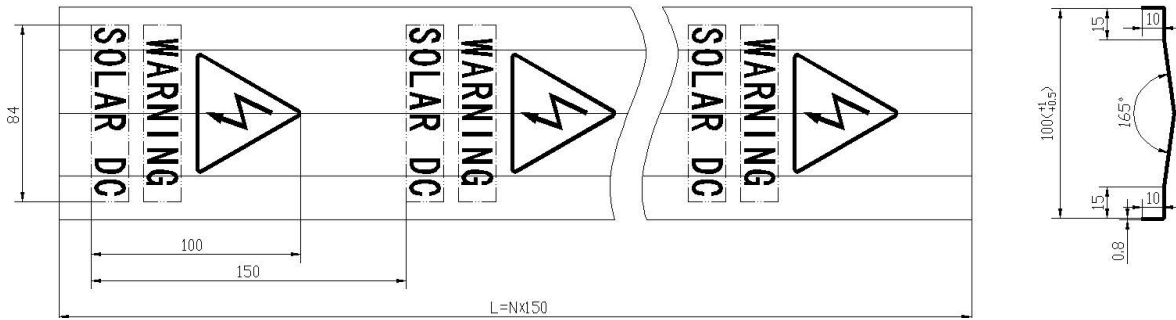

Product Specification

NOVA-CTP100-3000

Name	NOVA Cable Tray 100mm x3000mm
Stock Code	NOVA-CTP100-3000
Weight(g)	0.77 kg/m

Material: Zinc-Aluminum-Magnesium Coated Steel

Packing	TBA
Carton size	TBA

Product Specification

NOVA-CTP100-3000

Name	NOVA Cable Tray Lid 100mm x3000mm
Stock Code	NOVA-CTP100-3000
Weight(g)	0.77 kg/m

Material Zinc-Aluminum-Magnesium Coated Steel

Packing	TBA
Carton size	TBA